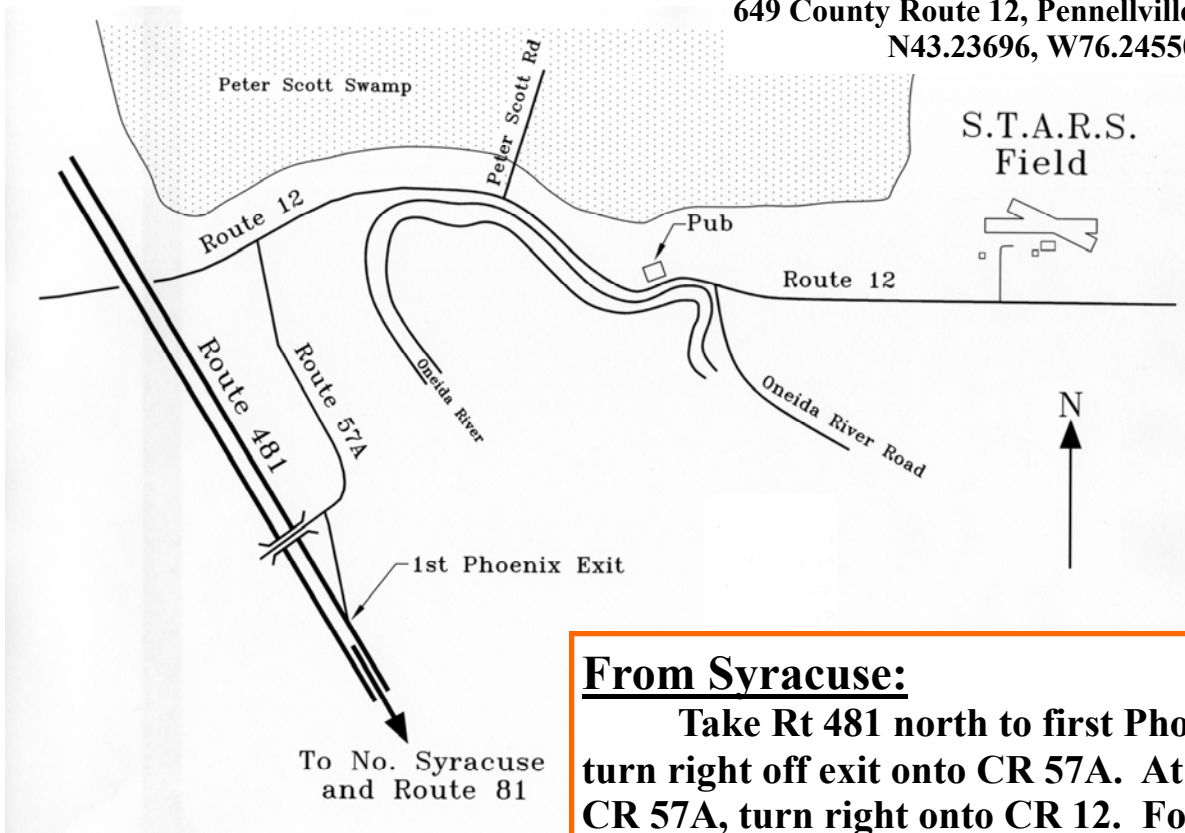

649 County Route 12, Pennellville, NY 13132
N43.23696, W76.24550

From Syracuse:

Take Rt 481 north to first Phoenix exit, turn right off exit onto CR 57A. At the end of CR 57A, turn right onto CR 12. Follow CR 12 for three miles east to field.

From Fulton/Oswego:

Take Rt 481 south to Phoenix Rt 264 exit, turn right onto Rt 264 south. Continue south on Rt 264 1.5 miles to CR 57 intersection. Turn left onto CR 57 and continue to next light on Lock Street. Turn left at stop sign. Lock Street turns into CR 12. Follow CR 12 for 3 miles east to field.

From I-90:

Take Exit 38 in Liverpool and take CR57 (Oswego Rd) north for 8.5 miles. Turn right onto CR57A in Phoenix and then use map above.

From I-81:

Take I-81 Exit 30 (Cicero) and then take NY31 west for 9.8 miles. Turn right onto Morgan Road. After the Oneida River bridge, turn left onto Oneida River Road and then right immediately onto Center Road. When Center Road intersects CR12, turn left onto CR 12. Follow CR12 to the STARS Field.

When all else fails: Type the STARS Field address into your GPS.